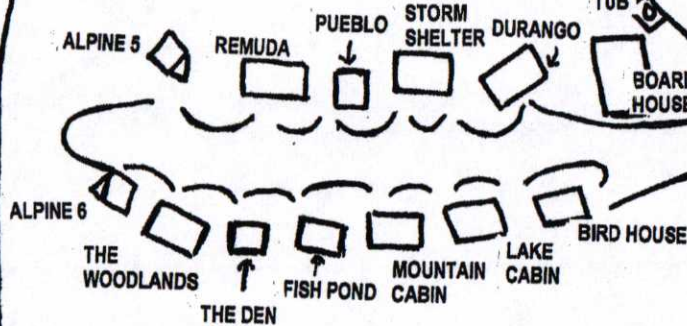

COLORADO TRAILS RANCH

NOT TO SCALE

TO ↑
ARCHERY

TO ↑
RIFLERY

CABIN ROOM NAMES – East side

- BIRD HOUSE – Hawk & Eagle
- LAKE CABIN – Arrowhead & Crater
Tahoe & Shasta
- MOUNTAIN CABIN – Rockies & Wasatch
Teton & Sierra
- FISH POND – Trout & Salmon
- THE DEN – Coyote & Wolf
- THE WOODLANDS – Elk & Deer
Bear & Cougar

CABIN ROOM NAMES – West side

- DURANGO – Animas, Hermosa
& La Plata
- STORM SHELTER – Thunder,
Lightning & Rain
- PUEBLO
- REMUDA – Palomino & Pinto
Buckskin & Bay

TO COOKOUT →

CARDIAC TRAIL

C. R.
240

POND

NORTH →